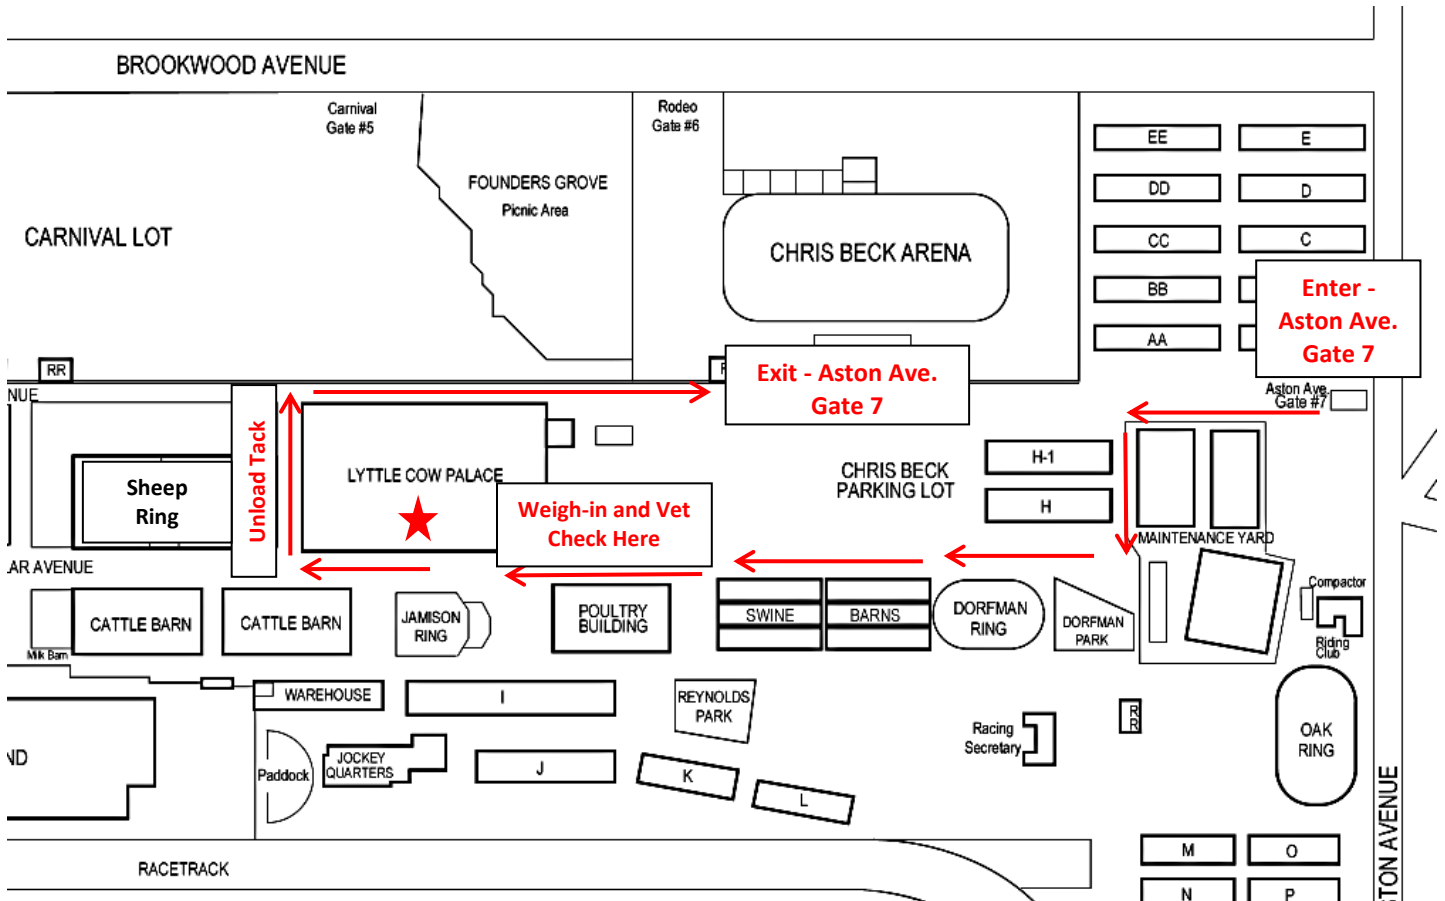

2018 Market Lamb and Goat Arrival Map

Market Lamb and Goat Vet Checks and Weigh-in will be held in **The Lyttle Cow Palace** (★ See Map). Please follow this map upon arrival during your scheduled time with your market animals.

- Pull up to the west side of the Lyttle Cow Palace.
- Unload livestock for Vet Check and Weigh-in.
- Pull trailer up to the north end for tack and equipment unloading.

Please Note:

- After unloading livestock at the vet check area, you may pull around to the north end of the Lyttle Cow Palace to unload your tack and supplies.
- Due to limited space, you will be allowed to park briefly – just enough time to unload tack.
- Then you can move your trailer to Lot D if you need to park for the remainder of the day.