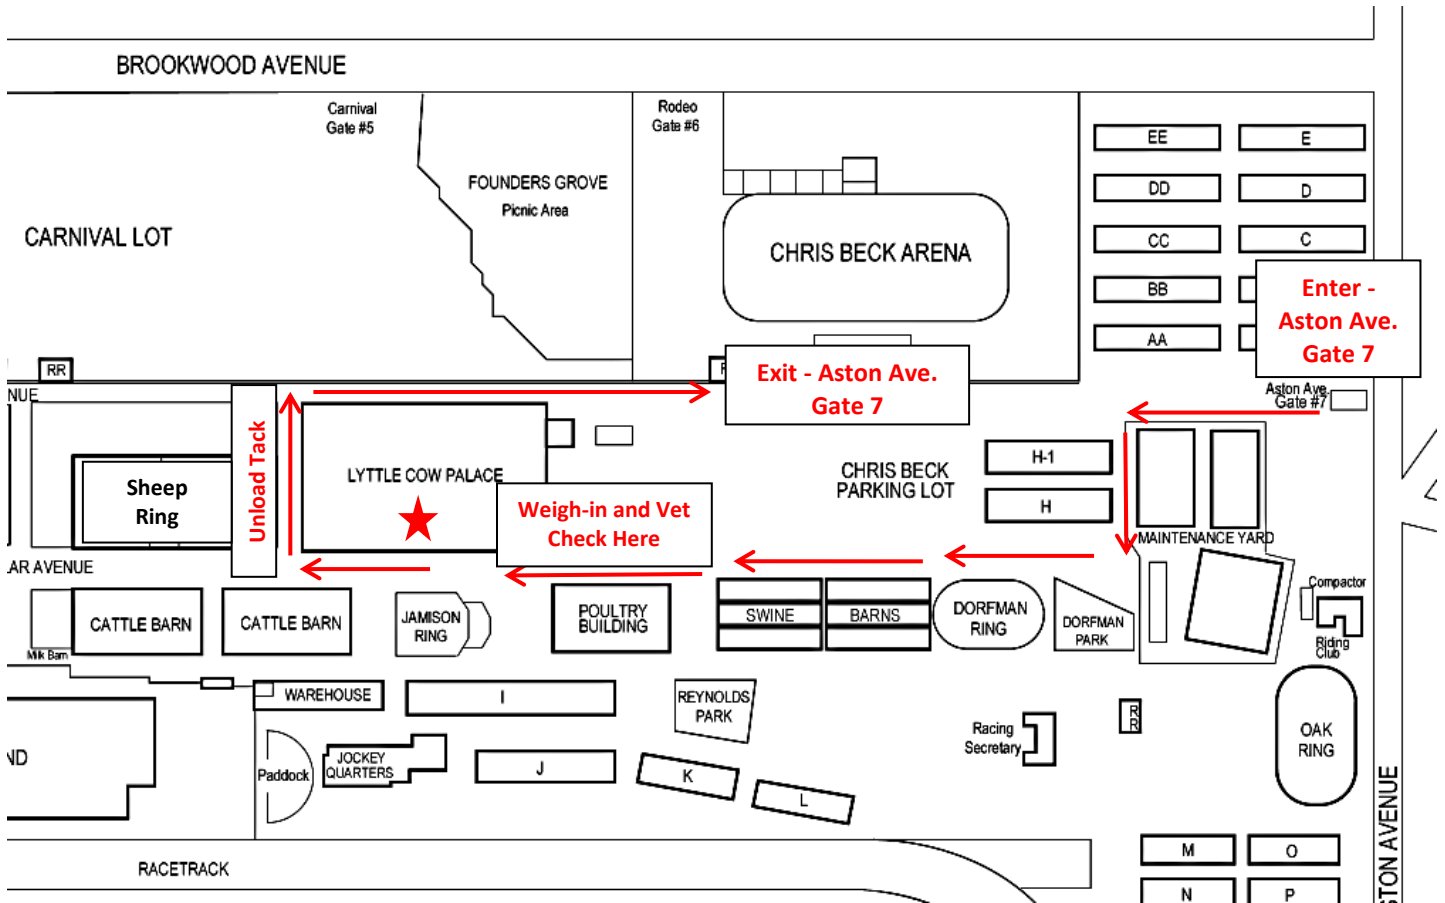

2019 Market Lamb and Goat Arrival Map

Market Lamb and Goat Vet Checks and Weigh-in will be held in **The Lyttle Cow Palace** (★ See Map). Please follow this map upon arrival during your scheduled time with your market animals.

- Pull up to the west side of the Lyttle Cow Palace.
- Unload livestock for Vet Check and Weigh-in.
- Pull trailer up to the north end for tack and equipment unloading.

Please Note:

- After unloading livestock at the vet check area, you may pull around to the north end of the Lyttle Cow Palace to unload your tack and supplies.
- Due to limited space, you will be allowed to park briefly – just enough time to unload tack.
- Then you can move your trailer to Lot D if you need to park for the remainder of the day.