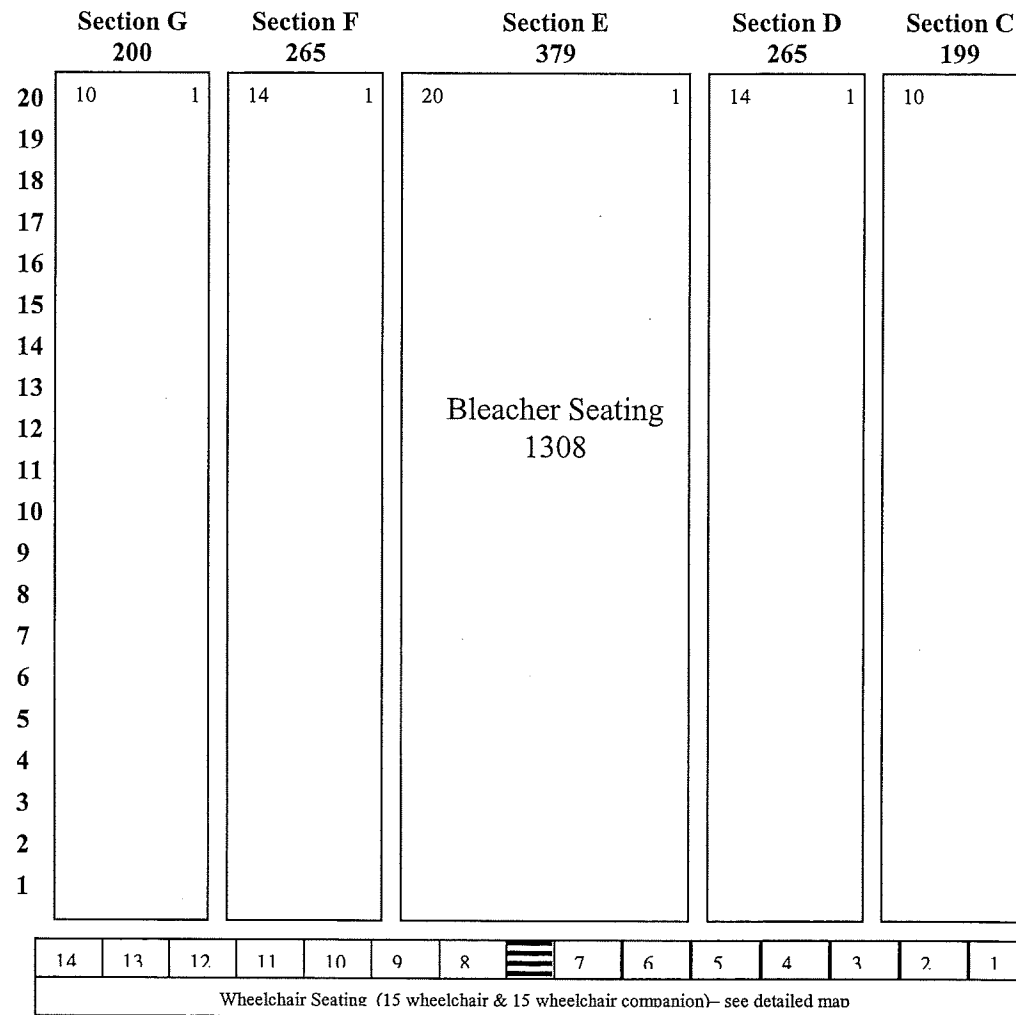

CHRIS BECK ARENA

SONOMA COUNTY FAIRGROUNDS

Total Bleacher Seating
2761

GRANDSTAND

Bleacher Seating
829
Wheelchair 9

Bleacher Seating
624
Wheelchair 8

ARENA

ARENA