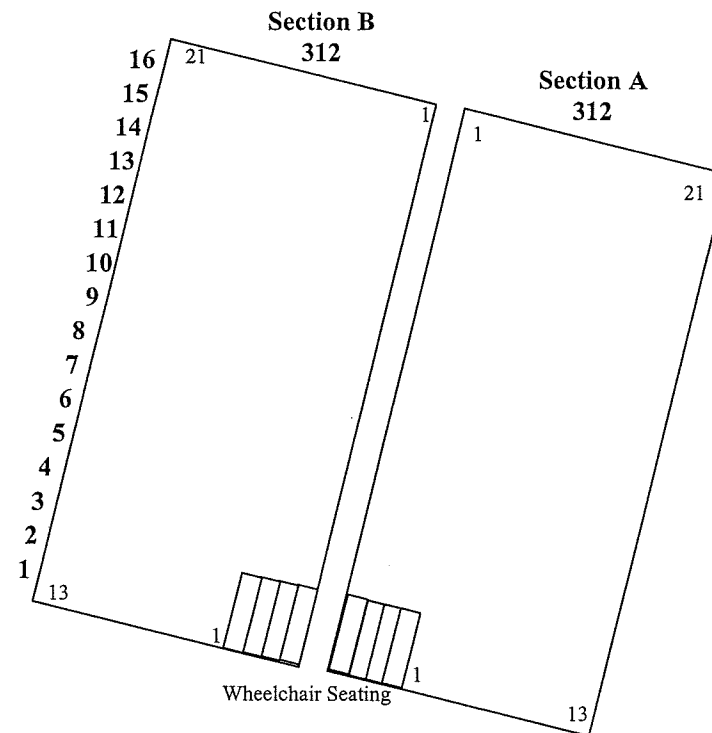

CHRIS BECK ARENA

SONOMA COUNTY FAIRGROUNDS

Total Bleacher Seating
2761

GRANDSTAND

Bleacher Seating
829
Wheelchair 9

Bleacher Seating
624
Wheelchair 8

ARENA

ARENA