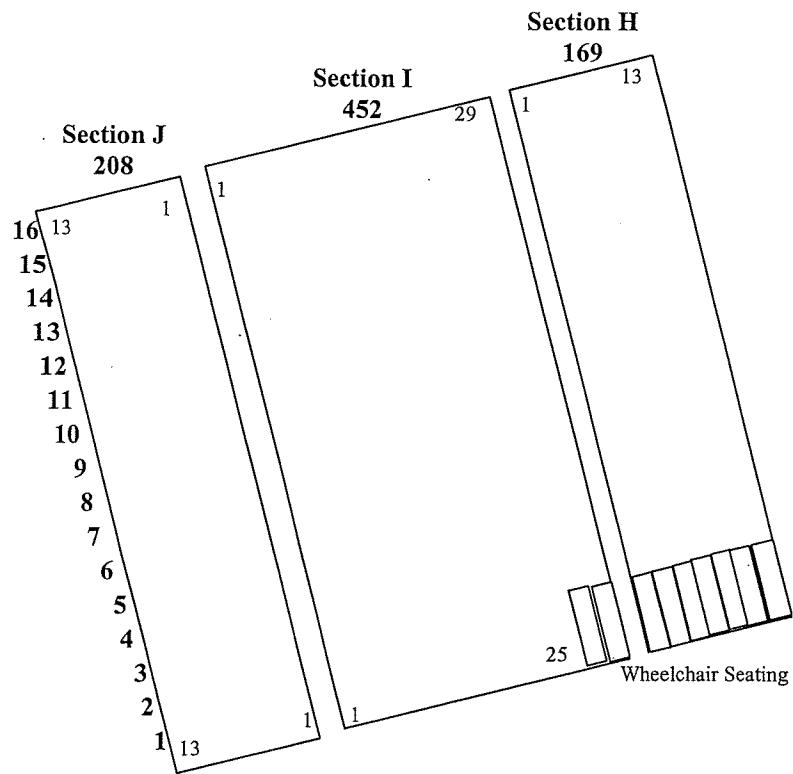

CHRIS BECK ARENA

SONOMA COUNTY FAIRGROUNDS

Total Bleacher Seating
2761

GRANDSTAND

Bleacher Seating
829
Wheelchair 9

Bleacher Seating
624
Wheelchair 8

ARENA

ARENA