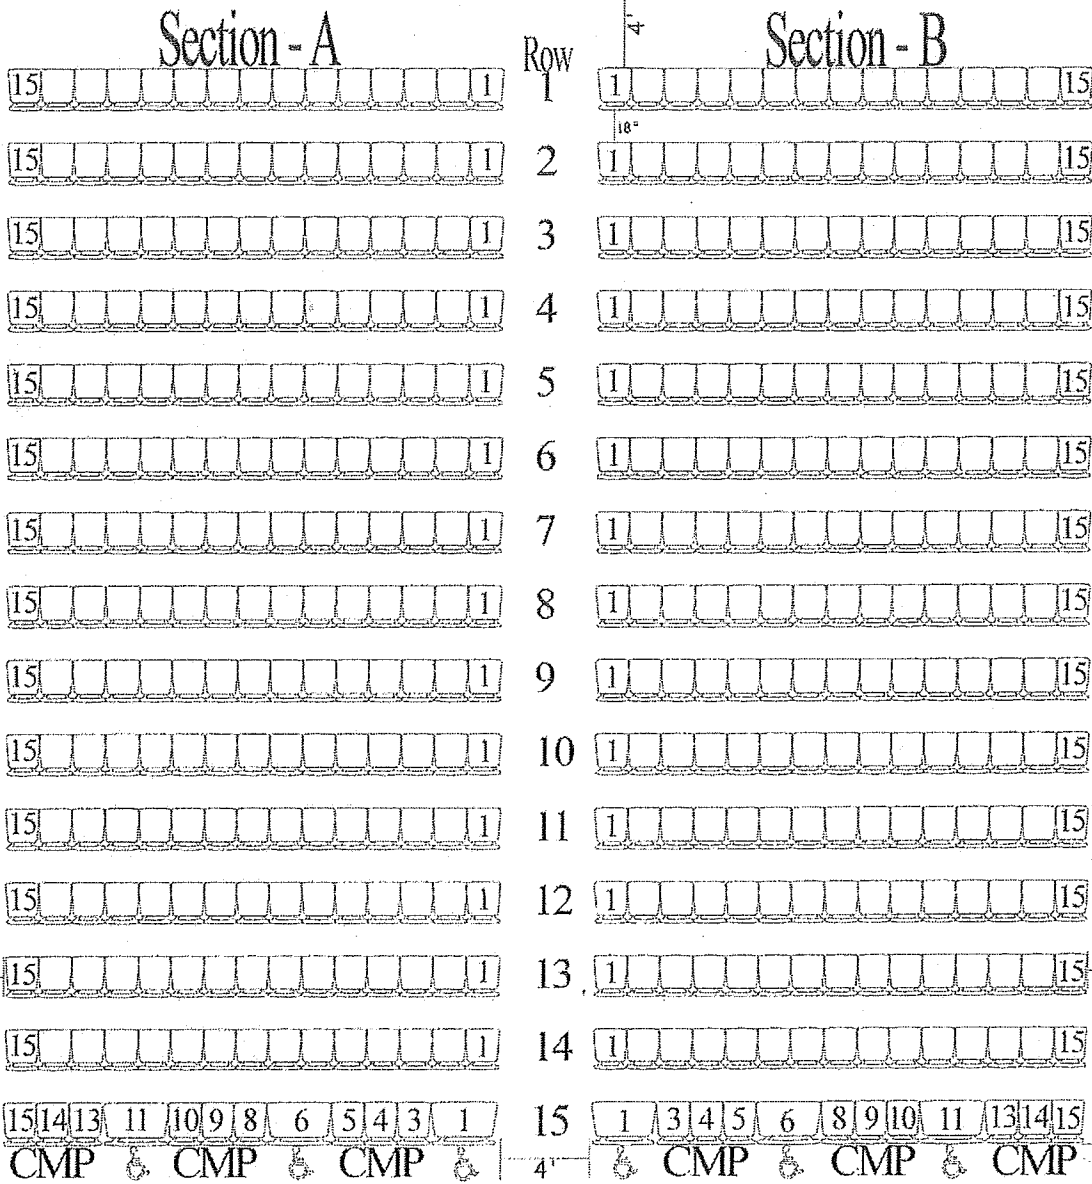

# Sonoma County Fair Community Stage

Chair Count: 444

Entrance/Exit

Entrance/Exit