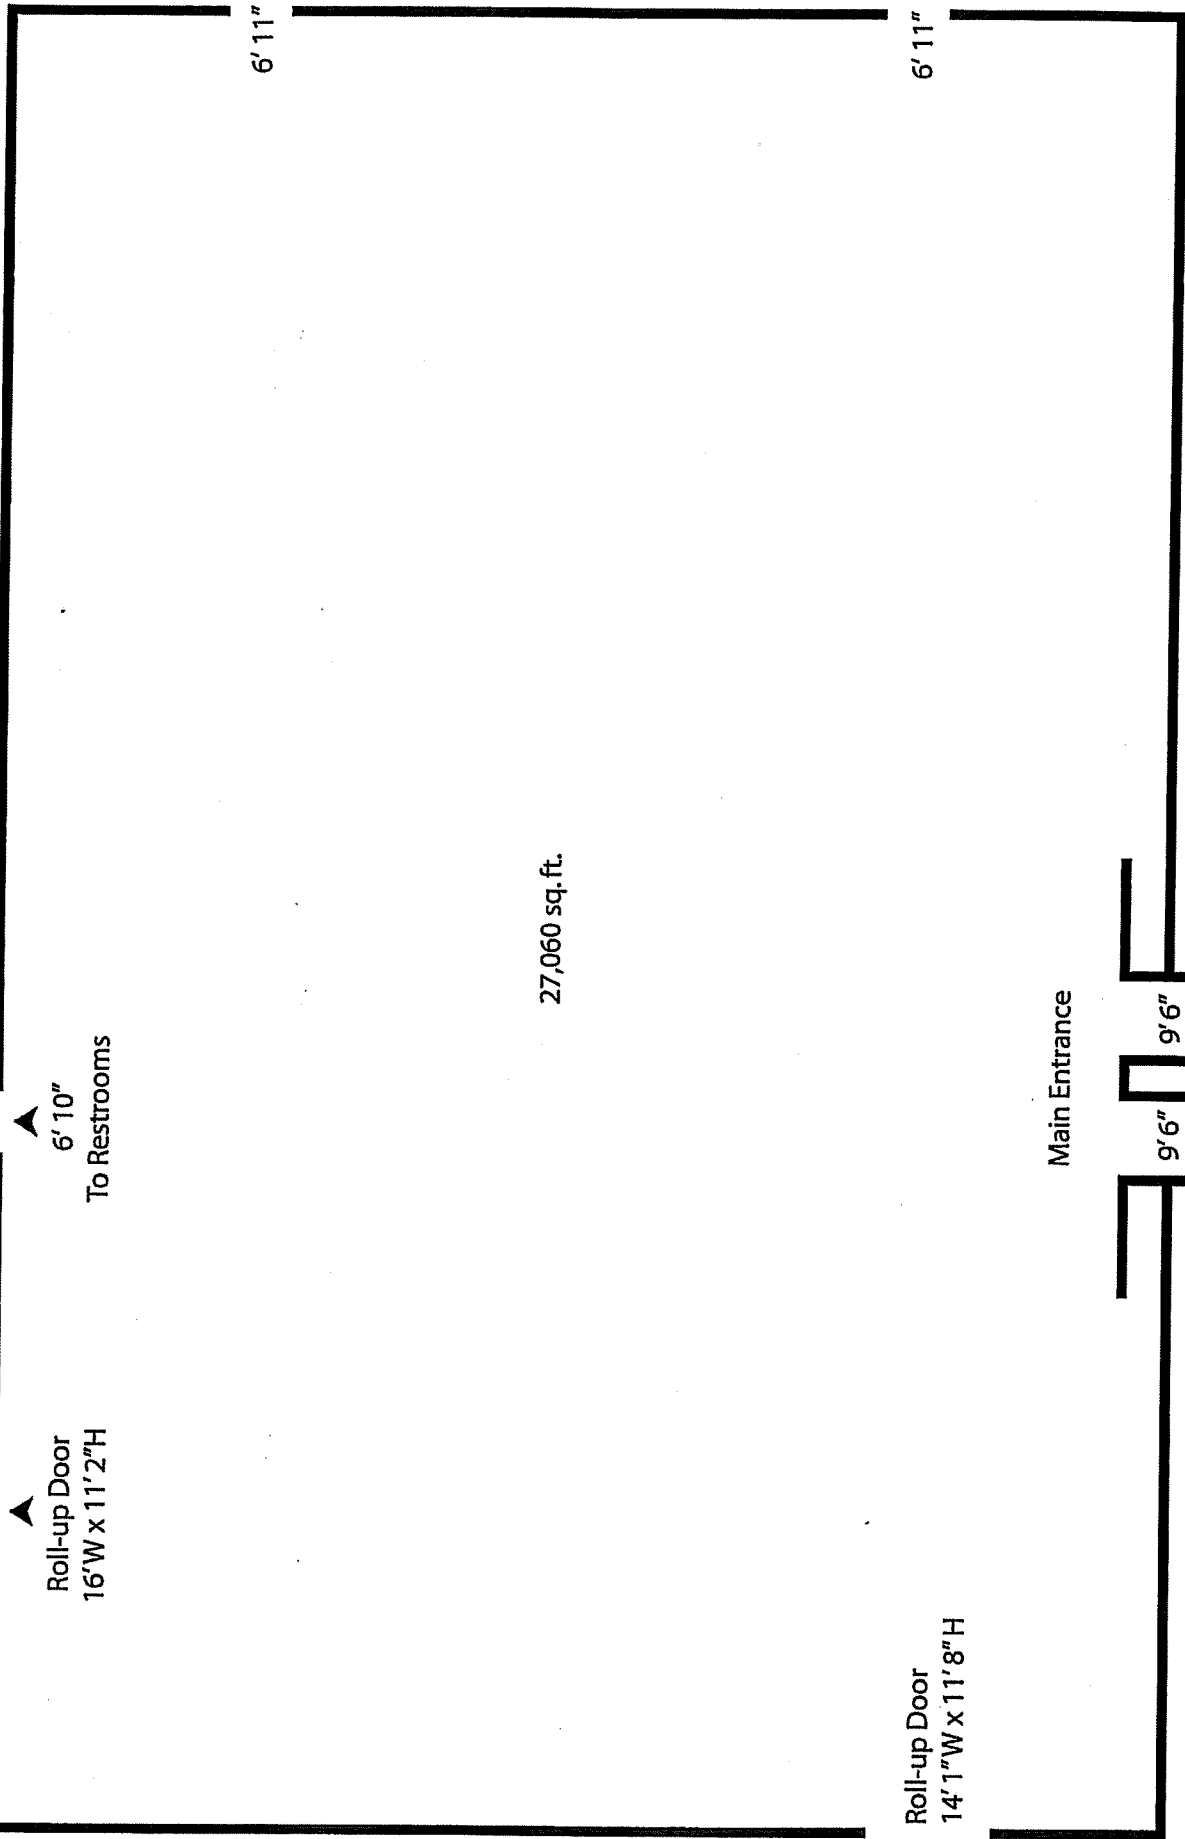

SONOMA COUNTY FAIRGROUNDS

The Hall of Flowers

◀ NORTH

To Garden Building ▶

Roll-up Door
16'W x 11'2"H

6'10"
To Restrooms

27,060 sq.ft.

Roll-up Door
14'1"W x 11'8"H

Main Entrance

9'6"

9'6"

Inside dimensions: 132' x 205'
Center Height 42"