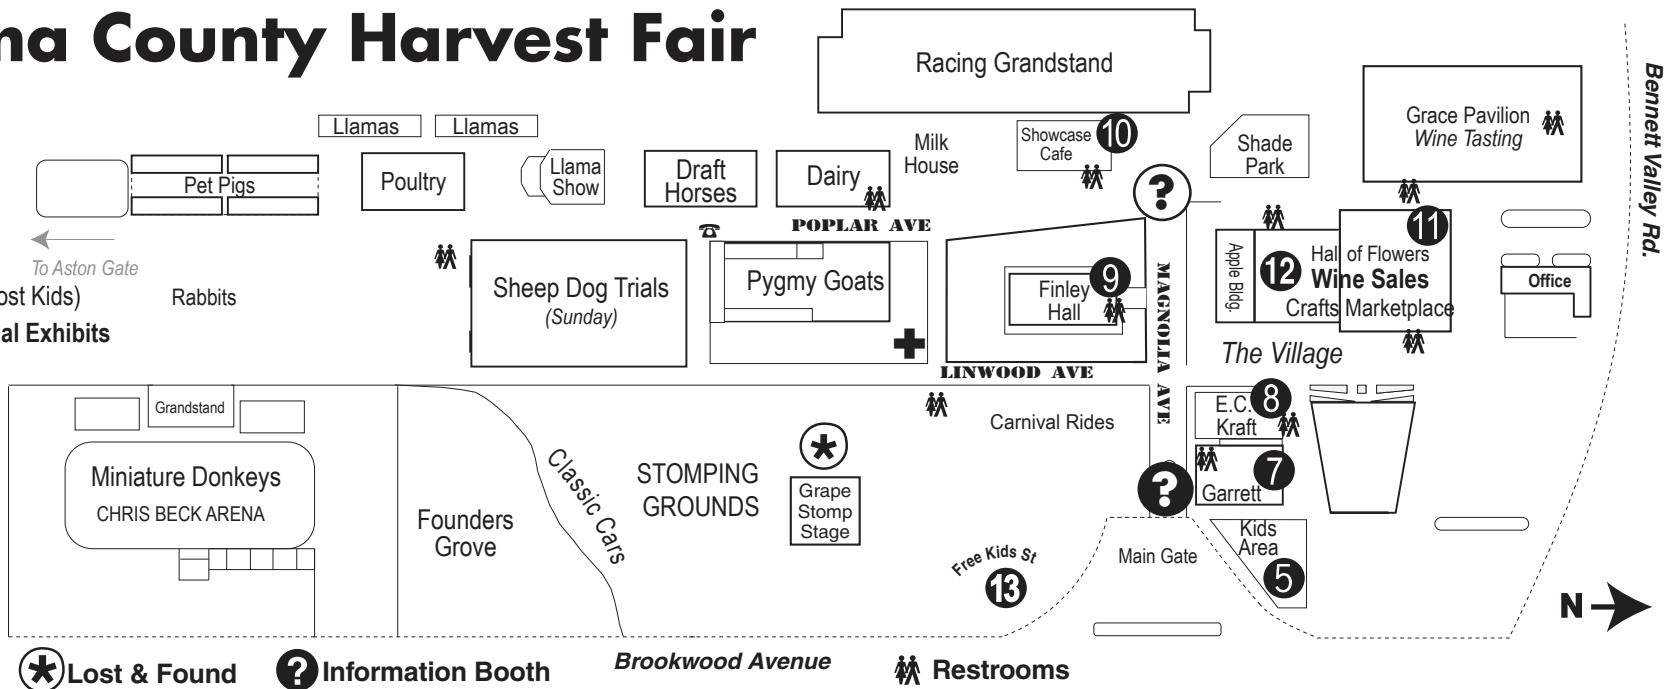

Sonoma County Harvest Fair

1. Park Stage
2. Haunted Room
3. Petting Zoo
4. BackDoor Stage
5. Kids Area Stage
6. Parents Rest Station (Lost Kids)
7. Kraft Stage & Commercial Exhibits
8. Art Show & Sale
9. Chef Demonstrations
Wine Seminars
10. Petting Zoo
11. Wine Sales
& Crafts Marketplace
12. Garden Courtyard
13. Barnyard Scramble

✚ First Aid

★ Lost & Found

❓ Information Booth

Brookwood Avenue

Restrooms